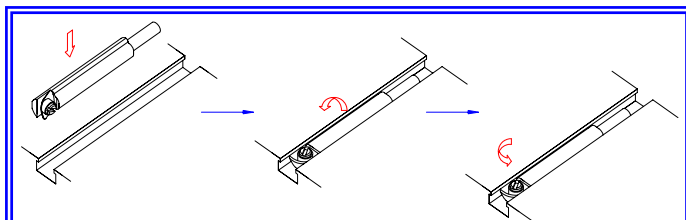

SD-76 Series:

Instance

Brand	SMC	Parker	Festo	Tayio
Groove				
Fixed Angle				
Figures				
Brand	CKD	Norgren	Chanto	Chanto
Groove				
Fixed Angle				
Figures				

How to use:(1)

(2)