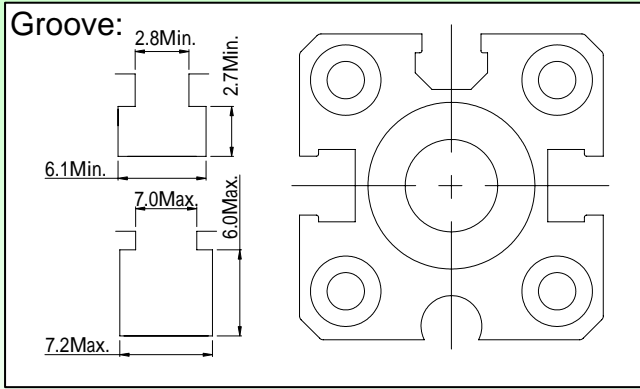

SD-76 Series:

Instance

Brand	SMC	Parker	Festo	Tayio
Groove				
Fixed Angle				
Figures				
Brand	CKD	Norgren	Chanto	Chanto
Groove				
Fixed Angle				
Figures				

How to use:(1)

(2)